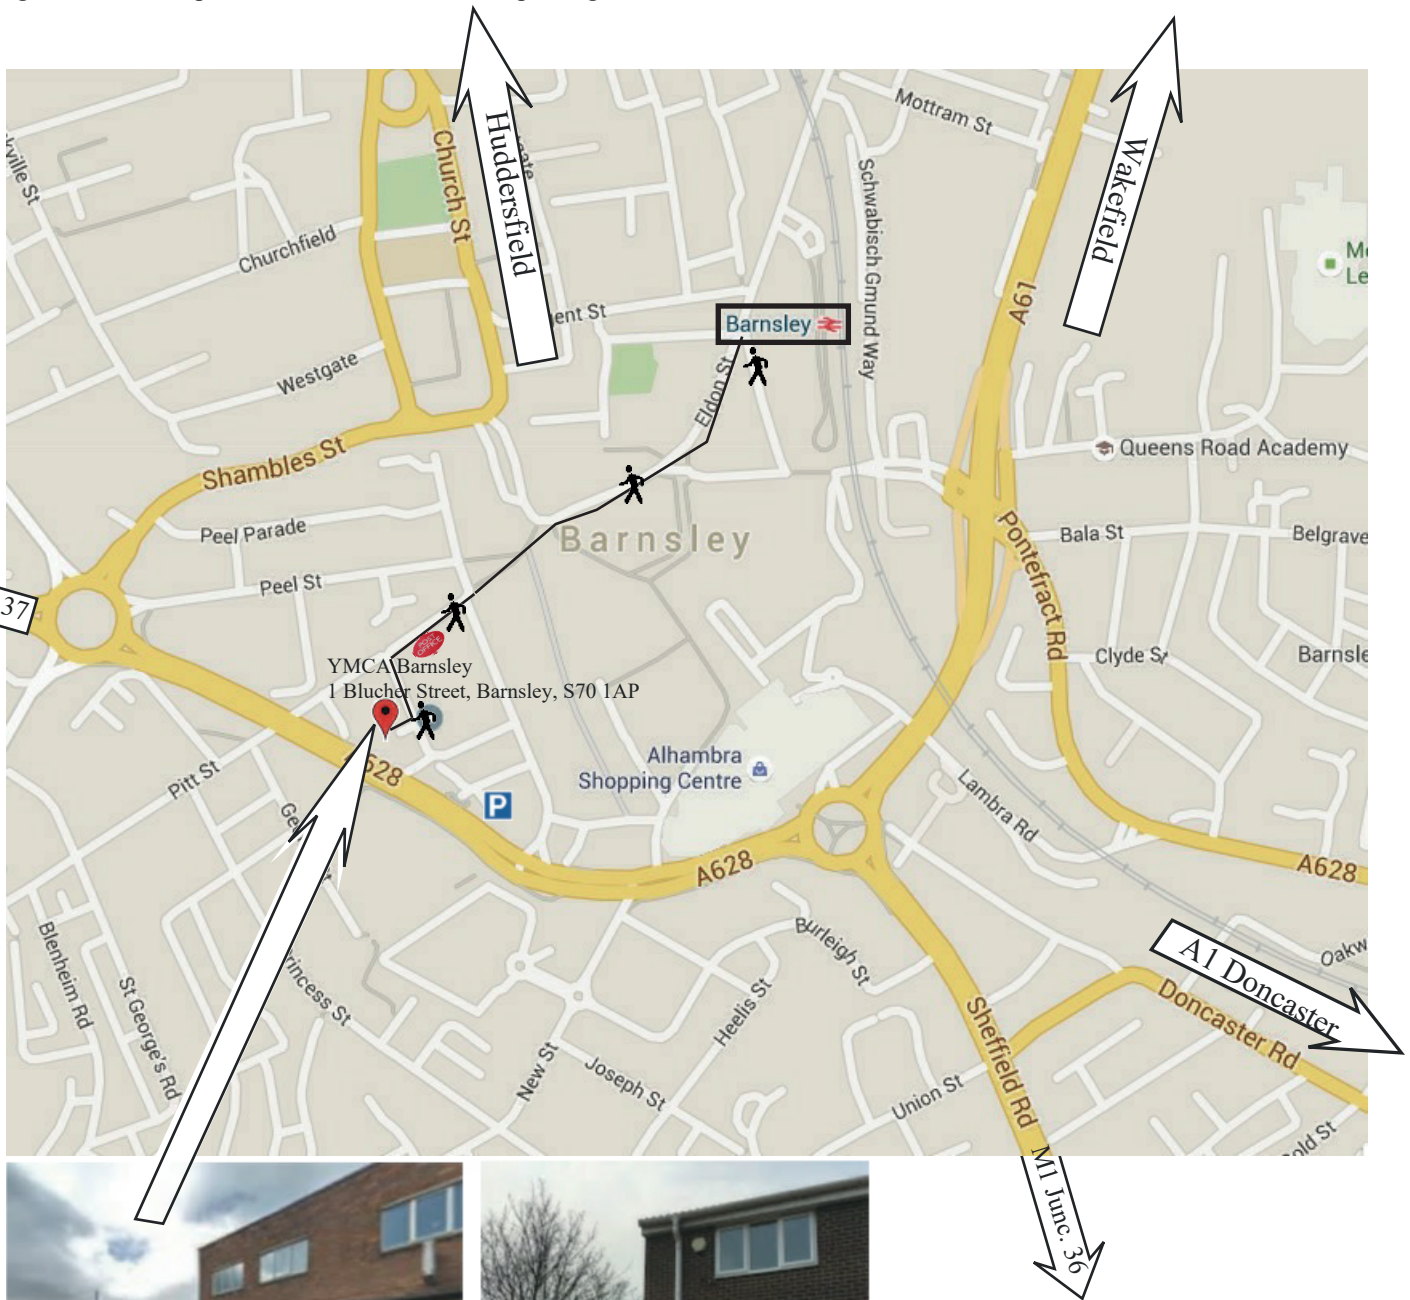

Directions from A1 take the Barnsley turn off at A1 Junc. 37. as you come into the outer areas of the town you'll drop down a steep hill, past the Crematorium, into the Ardsley area which will take you down to the large Stairfoot/ ALDI roundabout, take the 3rd exit to the town centre. After circa 1 mile the road forks at a set of lights, take the right hand lane. At the next traffic lights (Baptist Church in front of you) turn right. But keep in left lane. At the Alhambra shopping centre roundabout turn 1st left but take the right hand lane. Straight across at the 1st set of lights. At the next set of lights turn right, marked Wellington House. This is Wellington St. (1 way) follow it to the 2nd set of traffic lights, Chambers pub in front of you, turn left at the lights, pass the Post Office on the left. Follow the road round to the left onto Blucher Street, YMCA Barnsley is on the right. The car park and main entrance is accessed via the driveway between the Bridal shop and the Hospice Shop. NB. Blucher Street is metered parking. Paid parking is also available on Lower Castlereagh Street - drive past the YMCA, bear left and parking is on the left.

YMCA Barnsley
1 Blucher Street
Barnsley, S70 1AP
Tel. 01226 214165